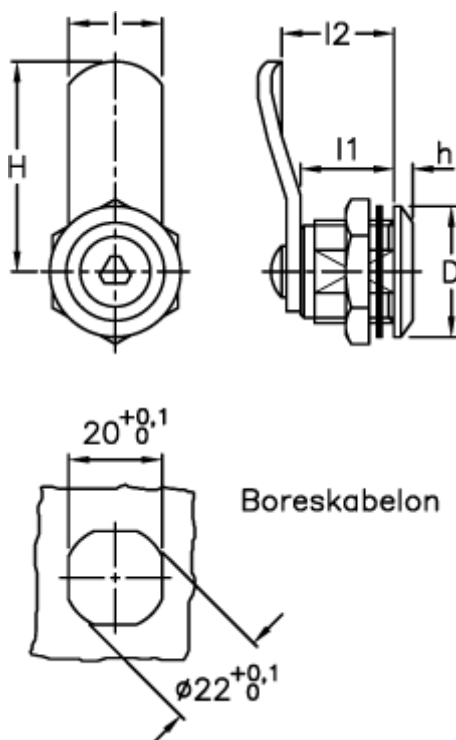

# Data Sheet

Article number: 2310421359

Description: E+G Latch w/recessed key  
CQ/T-45-28

## Measures

$D = 28$

$H = 45$

$h = 4$

$l = 20$

$l_1 = 20$

$l_2 = 28$